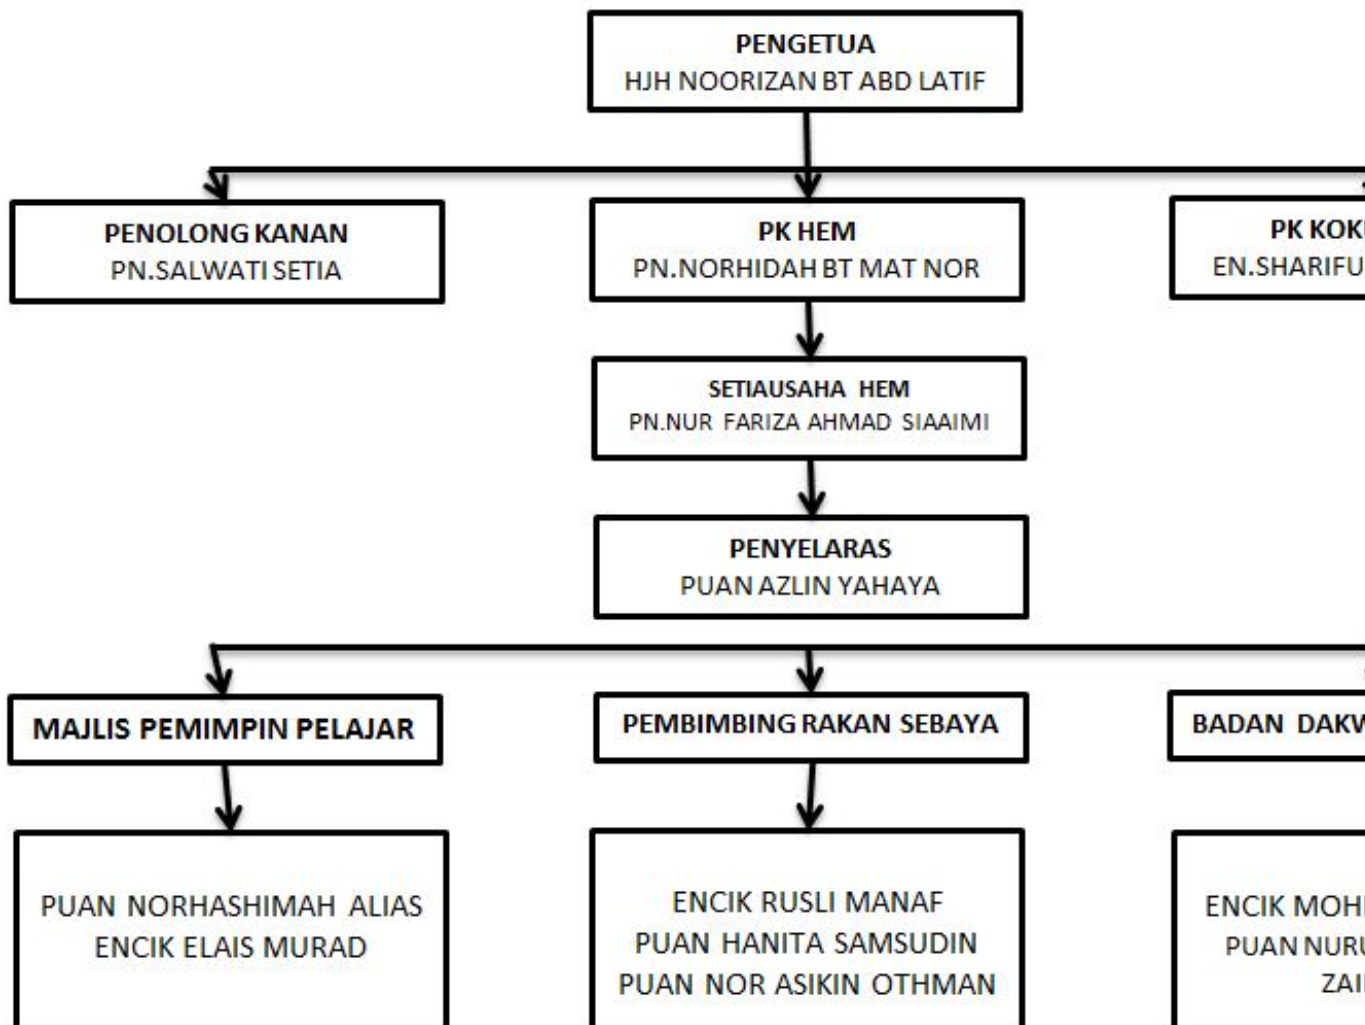

Pemimpin Pelajar

Written by Administrator

Wednesday, 15 April 2015 00:00 - Last Updated Thursday, 07 January 2016 00:49

CARTA ORGANISASI

BADAN KEPIMPINAN PELAJAR

Pemimpin Pelajar

Written by Administrator

Wednesday, 15 April 2015 00:00 - Last Updated Thursday, 07 January 2016 00:49

Ahli Jawatankuasa Tertinggi

Pemimpin Pelajar Sesi 2016

Ketua Pelajar Putera

KHAIRUL AZHAR BIN JUHARI

Ketua Pelajar Puteri

NURDIANA BINTI MAZLAN

Timbalan Ketua Pelajar Putera

MOHAMAD IDHAM BIN ABDUL AZIZ

Pemimpin Pelajar

Written by Administrator

Wednesday, 15 April 2015 00:00 - Last Updated Thursday, 07 January 2016 00:49

Timbalan Ketua Pelajar Puteri

JUITA BINTI ZULKEFLI

Setiausaha

MUHAMMAD AMEERUL HAZIEQ BIN MOHD SAILAN